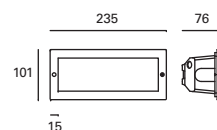

Tamesis

MAT
Aluminio
Aluminium
Aluminium

DIF
Cristal
Glass
Verre

Blanco + Gris + Antracita
White + Grey + Anthracite
Blanc + Gris + Anthracite

PX-0047-GRI ○+●+●

E-27
Max. 60W
L 145 mm -
Ø 45 mm

V/Hz
100-240V
50-60Hz

Class I

18

IP44

IK08

Included

*
PX-0047-GRI:
3 tapas incluidas
PX-0047-GRI:
3 covers included
PX-0047-GRI:
3 couvertures inclus

MAT
Aluminio + Acero inoxidable AISI 304
Aluminium + Stainless steel AISI 304
Aluminium + Acier inoxydable AISI 304

DIF
Cristal
Glass
Verre

Acero inoxidable
Stainless steel
Acier inoxydable

PX-0465-INO ●

E-27
Max. 60W
L 145 mm -
Ø 45 mm

V/Hz
100-240V
50-60Hz

Class I

18

IP44

IK08

Included

✓

*

PX-0465-INO:
Incluye accesorio de rejilla
para el difusor.

PX-0465-INO:
Includes grille accessory
for the diffuser.

PX-0465-INO:
Comprend un accessoire
à grille pour le diffuseur.